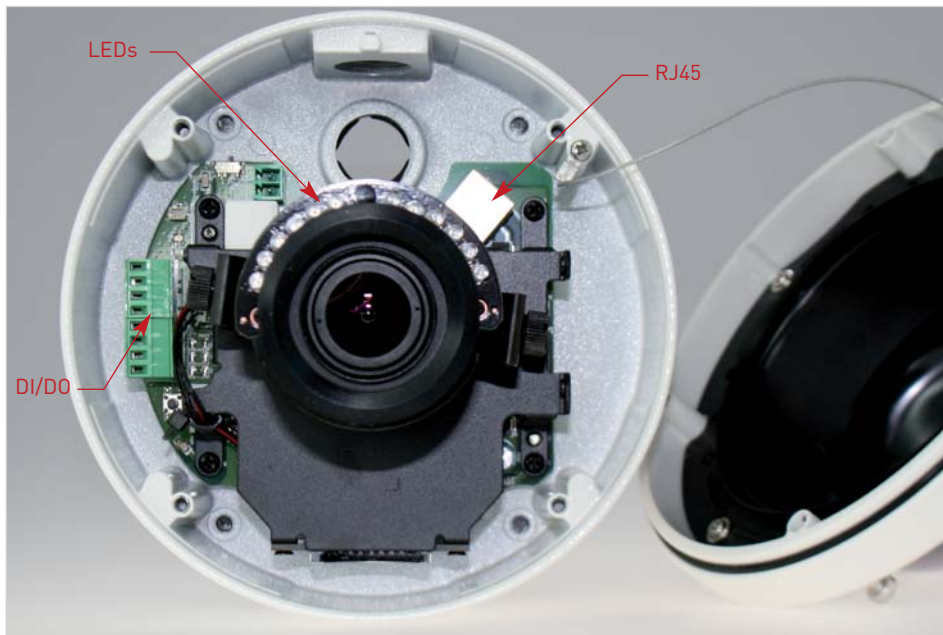

RESOLUTION	
	1920 x 1080
H264	30 fps en 1920 x 1080
MPEG4	30 fps en 1920 x 1080
MJPEG	30 fps en 1920 x 1080
AUDIO	
	2 way audio / Input for microphone output for speaker
Compression	G711 / AMR
NETWORK	
Ethernet	1x RJ45 10/100 Mbps
Protocols	TCP/IP, UDP, ICMP, DHCP, NTP, DNS, DDNS, SMTP, FTP, HTTP, SAMBA, PPPoE, UPnP, RTP, RTSP, RTCP, IPv6
INTERFACE	
	Micro SD/SDHC card slot max 32 GB Power connector DC 12 V Port RJ45 Reset button 1x DI & 1x DO 1x RS485
EVENTS AND ALARMS MANAGEMENT	
Events	Motion detection / Schedule / Audio detection
Alarm	Stream / Snapshot to FTP / Email / Samba / SD-CARD / HTTP / Email Notification

LEDS INDICATION	
	Power / Internet
Power input	12 V DC / 1 A (power supply not included) PoE 802.3af
OPERATING SYSTEM	
	OS Windows XP or above Internet explorer 7 or above
ENVIRONMENT	
Certification	CE / FCC / IP67 / VandalProof (IK10)
Operating T°	-20 °C to 50 °C
Humidity	10% - 80%
Consumption	
Dimension	155.1 (D) x 177.4 (H) mm
Weight	1.49 kg
WARRANTY	
	1 year