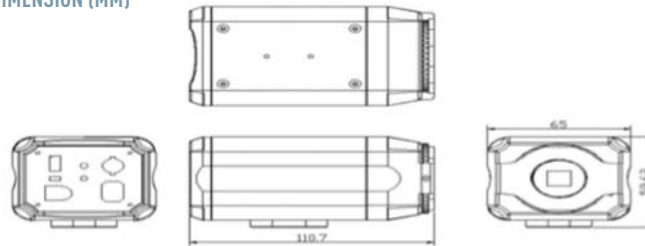

*OSD: on screen display

RINGS (MOUNT C OR CS)

ACCESSORIES (INCLUDE IN THE BOX)

Adapter ring for lens C / CS + DC Auto Iris

NB: Delivery without lens, mounting bracket and power supply. (See accessories)
Do not use with infrared. No IK cut filter embedded.

DIMENSION (MM)

OSD FEATURES

Setting objectives (manual or automatic), shutter, light (auto or manual), white balance, image (mirror, brightness, contrast, sharpness, gain), ATR (lightening or darkening specific areas) motion detection zones 4, 8 privacy mask zones, day / night mode, noise reduction, camera ID, synchronization, language, reset camera. All settings made by the OSD menu button is behind the camera.