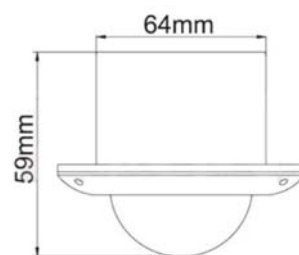

### MISCELLANEOUS

Dimension	86mm×59mm
Weight	260g

### DIMENSIONS (MM)

YOUR POINT OF CONTACT