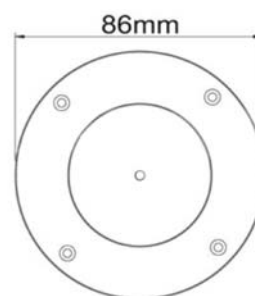

### MISCELLANEOUS

Dimension	86mm×59mm
Weight	260g

### DIMENSIONS (MM)

YOUR POINT OF CONTACT