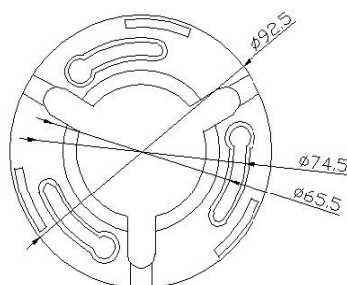

### LENS

Lens Type	Fixed lens 3.6mm
Lens Mount	M12
IR Leds (850 nm)	24 pcs infrared 20 m (Theoric distance) Angles of view horizontal : 74° Vertical : 55°

### PHYSICAL

Case Material	Plastic (Indoor use only !)
Working temperature	-30° à +50°C
Working Humidity	10% to 85%
Dimensions	72 x 92.5 mm
Net weight	230g

### DIMENSIONS (MM)

Your Contact