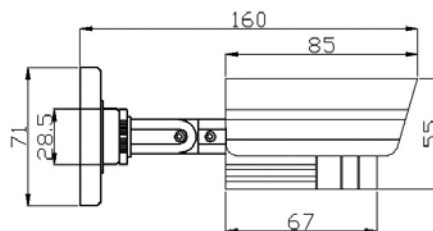

ACCESSORIES (OPTIONAL)

GGM CC12V1A	Power supply 1 out 12 VDC 1 A
GGM CC1205P4	Power supply 4 out 12 VDC 5 A
GGM CCKITDVR	DVR 4 channels (without hard drive)
GGM DVR81T0	DVR 8 channels BNC + 1T0
GGM DVR16	DVR 16 channel BNC (without hard drive)
GGM CCACVP5M	BNC Video with power supply black color 5 m