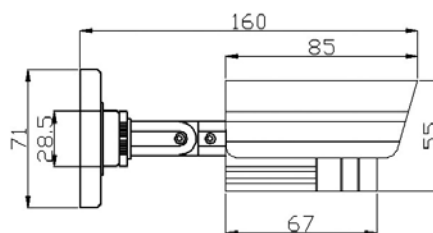

ACCESSORIES (OPTIONAL)

GGM CC12V1A	Power supply 1 out 12 VDC 1 A
GGM CC1205P4	Power supply 4 out 12 VDC 5 A
GGM CCKITDVR	DVR 4 channels (without hard drive)
GGM DVR81T0	DVR 8 channels BNC + 1T0
GGM DVR16	DVR 16 channel BNC (without hard drive)
GGM CCACVP5M	BNC Video with power supply black color 5 m