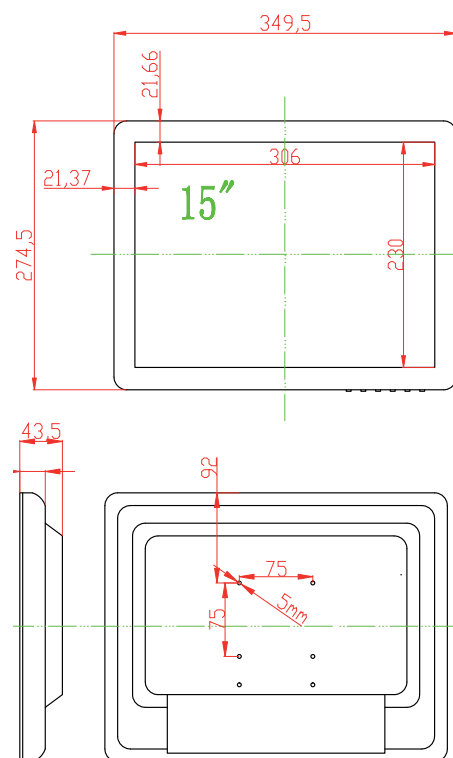

PLASTIC CASE 15 INCH LCD MONITOR RESOLUTION 1024X768
GGM CCMLCD15PP

BRIGHTNESS
350 CD/M²

ASPECT RATIO
4:3

RESOLUTION
1024 X 768

CONTRAST RATIO
700:1

LCD monitor 15" (38cm)

Resolution 1024 x 768

Plastic case

**MAIN
FEATURES**

- Aspect Ratio / Real 4:3
- Contrast Ratio 700:1
- Horizontal Viewing Angle 135°
- Brightness 350cd/m²
- VESA 75mm

PRODUCT SPECIFICATIONS

CHARACTERISTIC

Model	GGM CCMLCD15PP
Panel size	15" (38cm)
Housing	Plastic
Active display area	306 (W) x 230mm (H)
Display mode	4:3
LCD Type	TFT-LCD
Resolution	1024x768
Max Display Color	16,7M
Pixel Pitch (mm)	0.297 (H) x 0.297 (V)
Brightness (nits)	350cd/m ²
Contrast ratio	700:1
View angle (H/V)	140°/125°
Response time	8ms
V-Frequency	60Hz
Backlight	LED

POWER

Power input	12VDC / 3A (external power supply included)
Max in operation	≤ 20W (max)
Standby power loss	< 1W

MOUNT WAY

Mounting	VESA 75mm
-----------------	-----------

OTHERS

Warranty	2 years
Accessories supplied	User's guide - power supply - (VGA Câble 1,5m) - Remote control - Standard desk bracket
Operating temperature	-10° to 65°
Operating humidity	20% - 90% (max)
Storage temperature	-10° to 65°
Storage humidity	20% - 90% (max)
Net weight	5kg

ACCESSORIES (NON INCLUDED)

GGM CORDHDMI10M	Cord video HDMI 1.4 high speed 10m
GGM CORDHDMI5M	Cord video HDMI 1.4 high speed 5m
GGM CORDHDMI2M	Cord video HDMI 1.4 high speed 2m

DIMENSIONS (MM)

ACCESSORIES INCLUDED