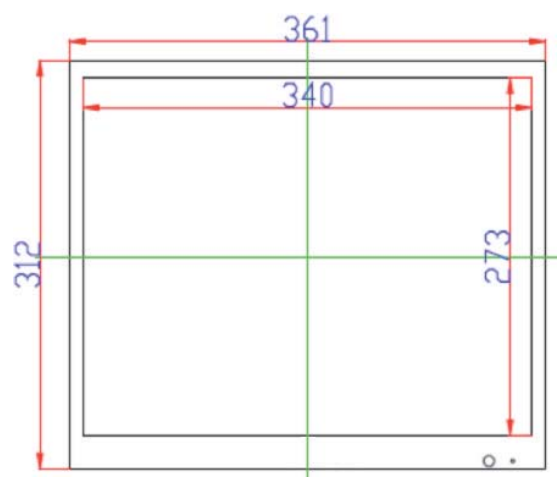

**MAIN  
FEATURES**

- Aspect Ratio / Real 4:3
- Contrast Ratio 1000:1
- Horizontal Viewing Angle 170°
- Brightness 450cd/m<sup>2</sup>
- Metal Case

## PRODUCT SPECIFICATIONS

CHARACTERISTIC	
Model	GGM CCMLCD17PM
Panel size	17" (43cm)
Housing	Metal
Active display area	340mm (W) x 273mm (H)
Display mode	4:3
LCD Type	TFT-LCD
Resolution	1280x1024
Max Display Color	16,7M
Pixel Pitch (mm)	0,264(H) x 0,264 (V)
Brightness (nits)	450cd/m <sup>2</sup>
Contrast ratio	1000:1
View angle (H/V)	170°/160°
Response time	8ms
V-Frequency	60Hz

### DIMENSIONS (MM)