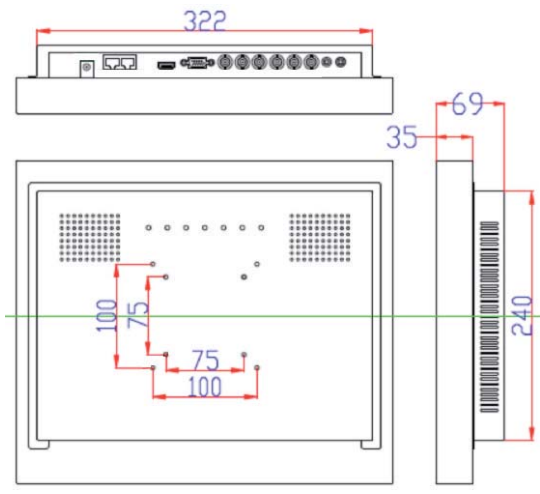

## PRODUCT SPECIFICATIONS

CHARACTERISTIC	
Model	GGM CCMLCD17PM
Panel size	17" (43cm)
Housing	Metal
Active display area	340mm (W) x 273mm (H)
Display mode	4:3
LCD Type	TFT-LCD
Resolution	1280x1024
Max Display Color	16,7M
Pixel Pitch (mm)	0,264(H) x 0,264 (V)
Brightness (nits)	450cd/m <sup>2</sup>
Contrast ratio	1000:1
View angle (H/V)	170°/160°
Response time	8ms
V-Frequency	60Hz

INPUT AND OUTPUT	
Interface	D-Sub15 pin(VGA x1), HDMI x 1
Composite video	2 x BNC in 1 x BNC out
PIP	Yes (BNC -> VGA or HDMI)

VIDEO	
System	PAL/NTSC/SECAM

OSD DISPLAY	
Menu	English / French
OSD Control	Auto adjust, Brightness, Contrast, Hori. / Vert. Position, Clock, phase, Color

POWER	
Power input	12VDC / 4A
Max in operation	< 25W
Standby power loss	< 3W

MOUNT WAY	
Mounting	VESA 75mm/100mm

OTHERS	
Warranty	2 years
Accessories supplied	User's guide - power supply - (VGA Câble 1,5M) - Remote control - Stan- dard desk bracket
Operating temperature	-10° to 65°
Operating humidity	20% - 90% (max)
Storage temperature	-10° to 65°
Storage humidity	20% - 90% (max)
Net weight	4kg
Gross weight	6,95kg

### DIMENSIONS (MM)