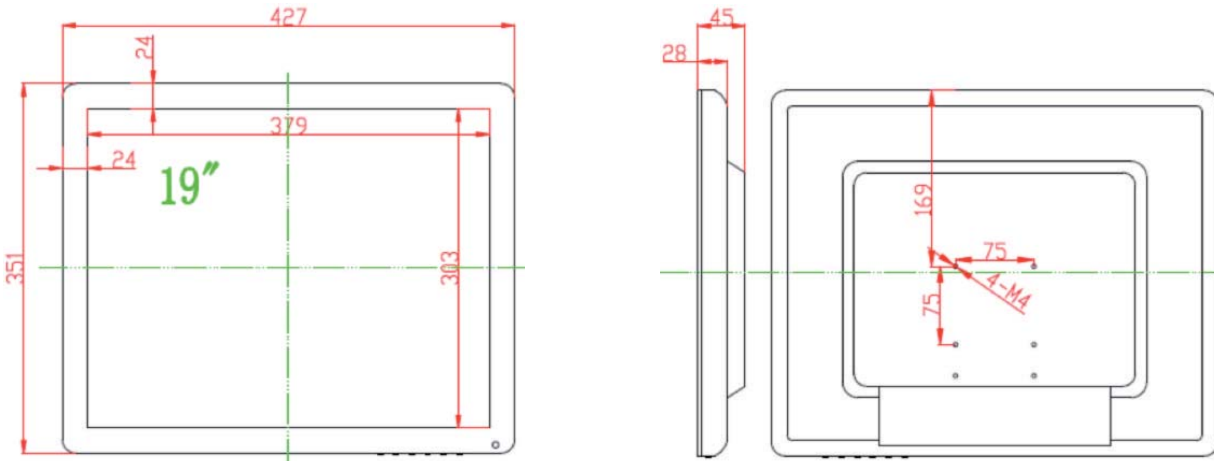

MAIN
FEATURES

- Aspect Ratio / Real 4:3
- Contrast Ratio 1000:1
- Horizontal Viewing Angle 160°
- Brightness 450cd/m²
- VESA 75mm

PRODUCT SPECIFICATIONS

CHARACTERISTIC		VIDEO		OTHERS	
Model	GGM CCMLCD19PP	System	PAL/NTSC/SECAM	Warranty	2 years
Panel size	19" (48cm)	OSD DISPLAY		Accessories supplied	User's guide - power supply - (VGA Cable 1,5M) - Remote control - Standard desk bracket
Housing	Plastic	Menu	English / French	Operating temperature	-10° to 65°
Active display area	379mm (W) × 304mm (H)	OSD Control	Auto adjust, Brightness, Contrast, Hori. / Vert. Position, Clock, phase, Color	Operating humidity	20% - 90% (max)
Display mode	4:3	POWER		Storage temperature	-10° to 65°
LCD Type	TFT-LCD	Power input	12VDC / 4A	Storage humidity	20% - 90% (max)
Resolution	1280x1024	Max in operation	< 25W	Net weight	2,9kg
Max Display Color	16,7M	Standby power loss	< 3W	Gross weight	4,35kg
Pixel Pitch (mm)	0,264(H) x 0,264 (V)	MOUNT WAY		ACCESSORIES (NON INCLUDED)	
Brightness (nits)	450cd/m ²	Mounting	VESA 75mm	GGM CORDHDMI10M	Cord video HDMI 1.4 high speed 10m
Contrast ratio	1000:1			GGM CORDHDMI5M	Cord video HDMI 1.4 high speed 5m
View angle (H/V)	170°/160°			GGM CORDHDMI2M	Cord video HDMI 1.4 high speed 2m
Response time	8ms				
V-Frequency	60Hz				
INPUT AND OUTPUT					
Interface	D-Sub15 pin(VGA X1), HDMI x 1				
Composite video	2 x BNC in 1 x BNC out				
PIP	No				

DIMENSIONS (MM)

ACCESSORIES INCLUDED

REMOTE CONTROL

POWER SUPPLY

USER MANUAL

VGA CABLE (1,5M)

YOUR POINT OF CONTACT