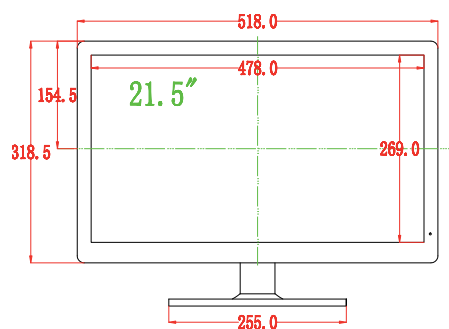

**MAIN
FEATURES**

- Aspect Ratio / Real 16/10
- Contrast Ratio 1000:1
- Horizontal Viewing Angle 170°
- Brightness 250cd/m²
- VESA 75mm

PRODUCT SPECIFICATIONS

CHARACTERISTIC

Model	GGM CCMLCD21PP
Panel size	21,5" (55cm)
Housing	Plastic
Active display area	478 (W) x 269mm (H)
Display mode	16/10
Type	LED
Resolution	1920x1080
Max Display Color	16,7M
Pixel Pitch (mm)	0.248 (H) x 0.248 (V)
Brightness (nits)	250cd/m ²
Contrast ratio	1000:1
View angle (H/V)	170°/170°
Response time	5ms
V-Frequency	60Hz
Backlight	CCFL

POWER

Power input	12VDC / 4A (external power supply included)
Max in operation	≤ 45W (max)
Standby power loss	< 1W

MOUNT WAY

Mounting	VESA 75mm
----------	-----------

OTHERS

Warranty	2 years
Accessories supplied	User's guide - power supply - Remote control - Standard desk bracket
Operating temperature	-10° to 65°
Operating humidity	20% - 90% (max)
Storage temperature	-10° to 65°
Storage humidity	20% - 90% (max)
Net weight	7kg

ACCESSORIES (NON INCLUDED)

GGM CORDHDMI10M	Cord video HDMI 1.4 high speed 10m
GGM CORDHDMI5M	Cord video HDMI 1.4 high speed 5m
GGM CORDHDMI2M	Cord video HDMI 1.4 high speed 2m

DIMENSIONS (MM)

ACCESSORIES INCLUDED