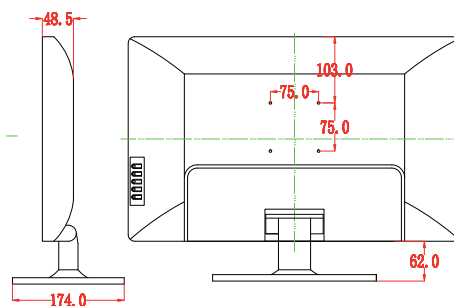

**MAIN
FEATURES**

- Aspect Ratio / Real 16/10
- Contrast Ratio 1000:1
- Horizontal Viewing Angle 170°
- Brightness 250cd/m²
- VESA 75mm

PRODUCT SPECIFICATIONS

CHARACTERISTIC

Model	GGM CCMLCD21PP
Panel size	21,5" (55cm)
Housing	Plastic
Active display area	478 (W) x 269mm (H)
Display mode	16/10
Type	LED
Resolution	1920x1080
Max Display Color	16,7M
Pixel Pitch (mm)	0.248 (H) x 0.248 (V)
Brightness (nits)	250cd/m ²
Contrast ratio	1000:1
View angle (H/V)	170°/170°
Response time	5ms
V-Frequency	60Hz
Backlight	CCFL

POWER

Power input	12VDC / 4A (external power supply included)
Max in operation	≤ 45W (max)
Standby power loss	< 1W

MOUNT WAY

Mounting	VESA 75mm
----------	-----------

OTHERS

Warranty	2 years
Accessories supplied	User's guide - power supply - Remote control - Standard desk bracket
Operating temperature	-10° to 65°
Operating humidity	20% - 90% (max)
Storage temperature	-10° to 65°
Storage humidity	20% - 90% (max)
Net weight	7kg

ACCESSORIES (NON INCLUDED)

GGM CORDHDMI10M	Cord video HDMI 1.4 high speed 10m
GGM CORDHDMI5M	Cord video HDMI 1.4 high speed 5m
GGM CORDHDMI2M	Cord video HDMI 1.4 high speed 2m

DIMENSIONS (MM)

ACCESSORIES INCLUDED