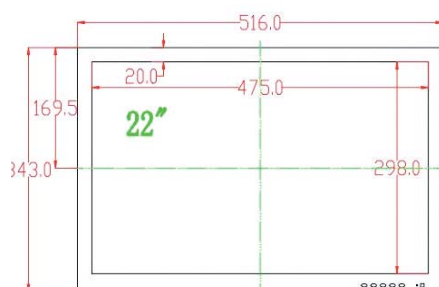

### CHARACTERISTIC

<b>Model</b>	GGM CCMLCD22PP
<b>Panel size</b>	22" (56cm)
<b>Housing</b>	Plastic
<b>Active display area</b>	476 (W) x 298mm (H)
<b>Display mode</b>	16/10
<b>LCD Type</b>	TFT-LCD
<b>Resolution</b>	1680x1050
<b>Max Display Color</b>	16,7M
<b>Pixel Pitch (mm)</b>	282 (H) x 0.282 (V)
<b>Brightness (nits)</b>	300cd/m <sup>2</sup>
<b>Contrast ratio</b>	1000:1
<b>View angle (H/V)</b>	160°/160°
<b>Response time</b>	5ms
<b>V-Frequency</b>	60Hz
<b>Backlight</b>	CCFL

### DIMENSIONS (MM)