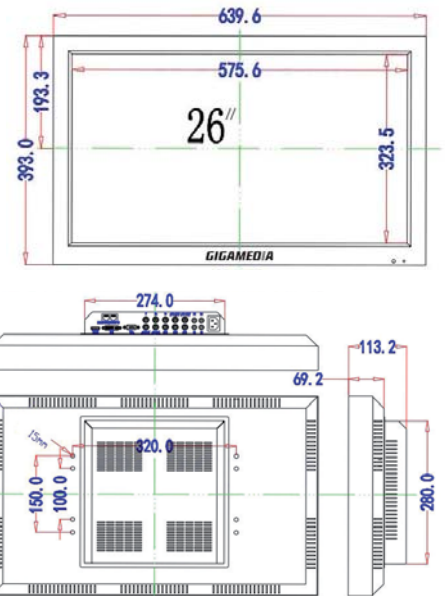

DIMENSIONS (MM)