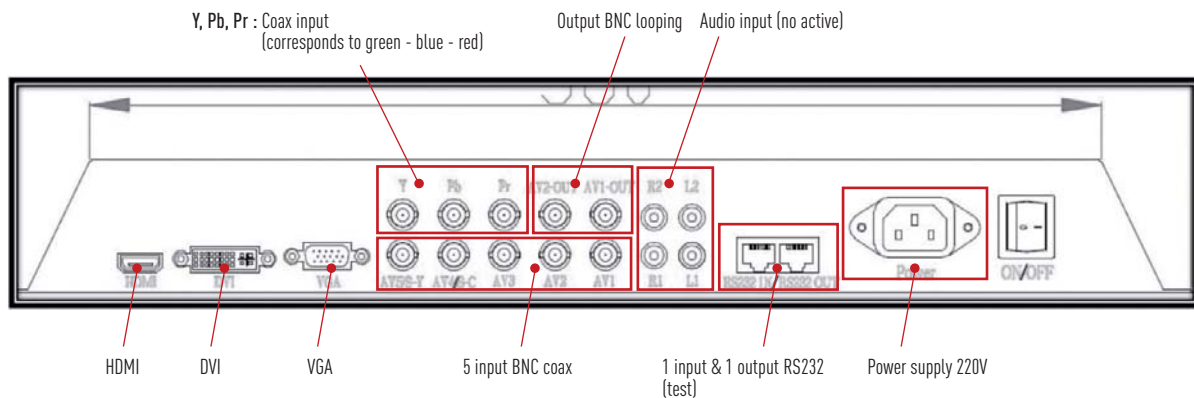

OTHERS

Support VESA 100 & 150mm (Need special wallmount bracket, please contact our sales team)
 Standard desk bracket (included)
 Remote control Yes
 VGA cable 1.5m (included)
 Net weight 12kg
 Dimensions 639.6 x 393 x 113.2mm
 Operating T° -10° to 65°
 Operating humidity 20% - 90% (max)
 Storage T° -10° to 65°
 Storage humidity 20% - 90% (max)
 Certification CE,ROHS
 Warranty 2 years

ACCESSORIES (NON INCLUDED)

GGM CORDHDMI10M	Cord video HDMI 1.4 high speed 10m
GGM CORDHDMI5M	Cord video HDMI 1.4 high speed 5m
GGM CORDHDMI2M	Cord video HDMI 1.4 high speed 2m

DIMENSIONS (MM)

BACK PANEL

ACCESSORIES INCLUDED