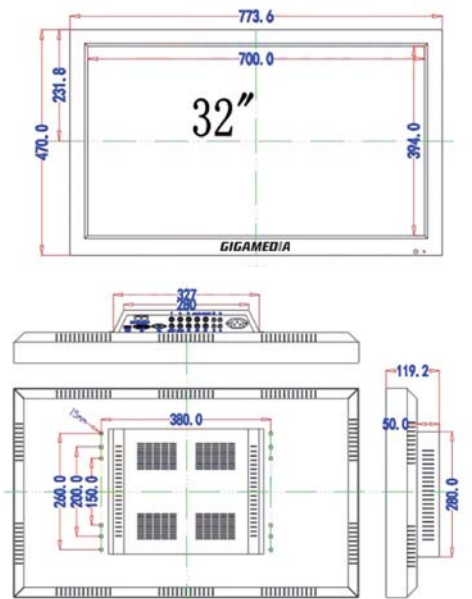

DIMENSIONS (MM)