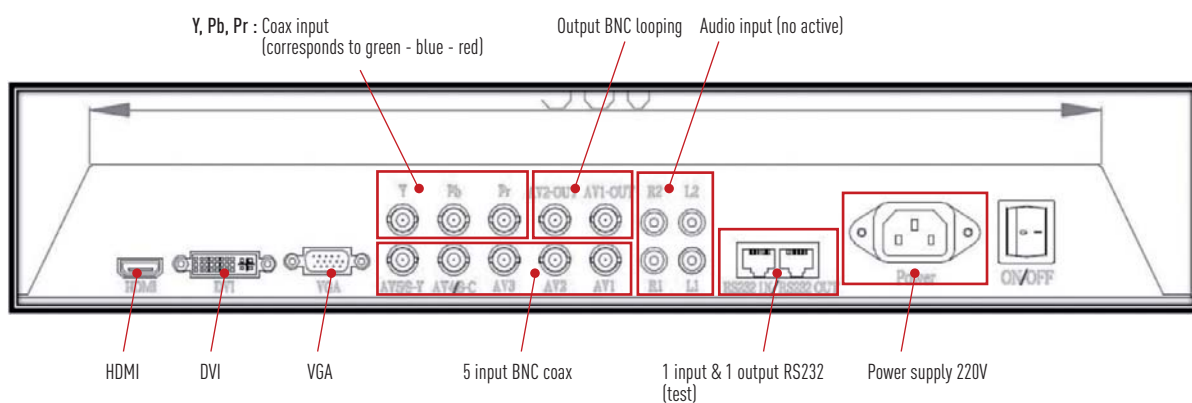

OTHERS

Support VESA 150 & 200mm (Need special wallmount bracket, please contact our sales team)
 Standard desk bracket (included)
 Remote control Yes
 VGA cable 1.5m (included)
 Net weight 16.5kg
 Dimensions 773.6 x 470 x 119.2mm
 Operating T° -10° to 65°
 Operating humidity 20% - 90% (max)
 Storage T° -10° to 65°
 Storage humidity 20% - 90% (max)
 Certification CE,ROHS
 Warranty 2 years

ACCESSORIES (NON INCLUDED)

GGM CORDHDMI10M	Cord video HDMI 1.4 high speed 10m
GGM CORDHDMI5M	Cord video HDMI 1.4 high speed 5m
GGM CORDHDMI2M	Cord video HDMI 1.4 high speed 2m

DIMENSIONS (MM)

BACK PANEL

ACCESSORIES INCLUDED

			
REMOTE CONTROL	INTERNAL POWER SUPPLY	USER MANUAL	VGA CABLE (1,5M)

YOUR POINT OF CONTACT