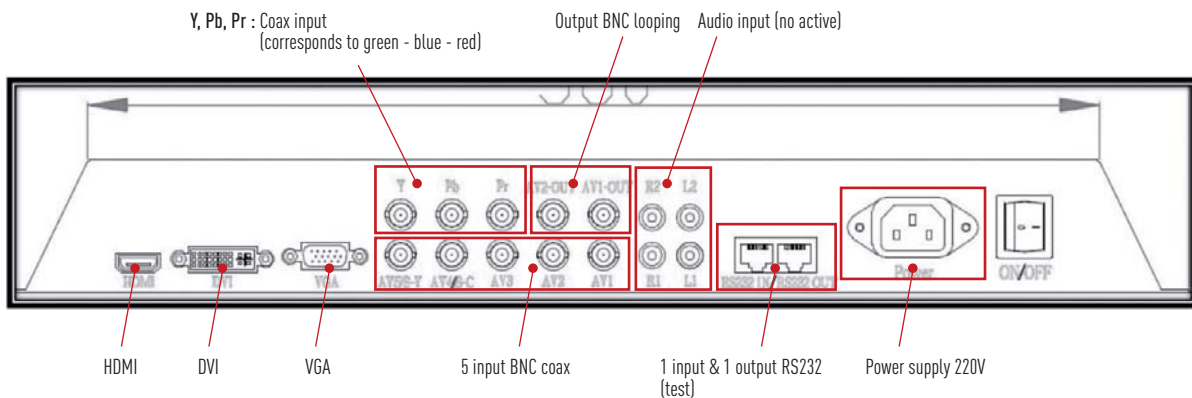

OTHERS

Support VESA 150 & 200mm (Need special wallmount bracket, please contact our sales team)
 Standard desk bracket (included)

Remote control Yes
 VGA cable 1.5m (included)
 Net weight 25kg
 Dimensions 996.6 x 596 x 119.2mm
 Operating T° -10° to 65°
 Operating humidity 20% - 90% (max)
 Storage T° -10° to 65°
 Storage humidity 20% - 90% (max)
 Certification CE,ROHS
 Warranty 2 years

ACCESSORIES (NON INCLUDED)

GGM CORDHDMI10M	Cord video HDMI 1.4 high speed 10m
GGM CORDHDMI5M	Cord video HDMI 1.4 high speed 5m
GGM CORDHDMI2M	Cord video HDMI 1.4 high speed 2m

DIMENSIONS (MM)

BACK PANEL

ACCESSORIES INCLUDED