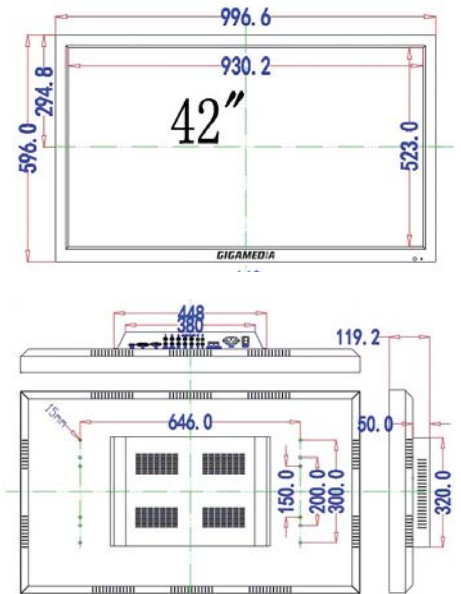

PRODUCT SPECIFICATIONS

CARACTERISTICS

Model	GGM CCMLCD42PM
Panel	Size 42"
Active display area	930.2 x 523.0mm (W x H)
Display area	16/9
LCD type	TFT-LCD
Resolution	1920x1080
Max display color	16.7M
Pixel pitch (mm)	0.4845 (H) x 0.4845 (V)
Brightness (nits)	400 cd/m ²
Contrast Ratio	4000:1
Viewing angle	178°/178°
Response time	6.5ms
Backlight	LED /CCFL
V-Frequency	60Hz

OTHERS

Support VESA 150 & 200mm (Need special wallmount bracket, please contact our sales team)
 Standard desk bracket (included)

Remote control Yes
 VGA cable 1.5m (included)
 Net weight 25kg
 Dimensions 996.6 x 596 x 119.2mm
 Operating T° -10° to 65°
 Operating humidity 20% - 90% (max)
 Storage T° -10° to 65°
 Storage humidity 20% - 90% (max)
 Certification CE,ROHS
 Warranty 2 years

ACCESSORIES (NON INCLUDED)

GGM CORDHDMI10M	Cord video HDMI 1.4 high speed 10m
GGM CORDHDMI5M	Cord video HDMI 1.4 high speed 5m
GGM CORDHDMI2M	Cord video HDMI 1.4 high speed 2m

DIMENSIONS (MM)

BACK PANEL

ACCESSORIES INCLUDED

REMOTE CONTROL

INTERNAL POWER SUPPLY

USER MANUAL

VGA CABLE (1,5M)

YOUR POINT OF CONTACT