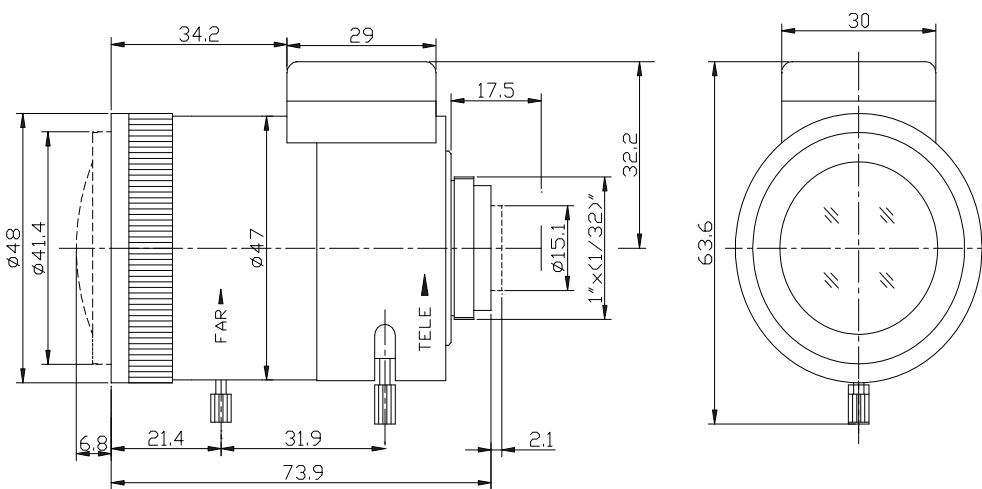

**2 MEGAPIXEL VARIFOCAL LENS**  
IR CORRECTED  
GGM CC1V3518D2M

**PRODUCT SPECIFICATION**

<b>DESIGNATION</b>	Auto-iris / 2.0 Megapixel / IR corrected / Varifocal lens	<b>MOUNT</b>	C	<b>WEIGHT</b>	187.6 g
<b>MODEL NO</b>	GGM CC1V3518D2M	<b>FORMAT (INCH)</b>	1/2"	<b>M.O.D</b>	0.2 g
<b>FOCAL-LENGTH</b>	3.5 - 18 mm	<b>HORIZONTAL FIELD</b>	104° - 20°	<b>OPERATION</b>	Focus (w/lock) Zoom (w/lock) Iris DC
<b>APERTURE (D/F')</b>	1/1.4	<b>DIMENSION</b>	Diameter 48 x 73.9 x 63.6 mm		