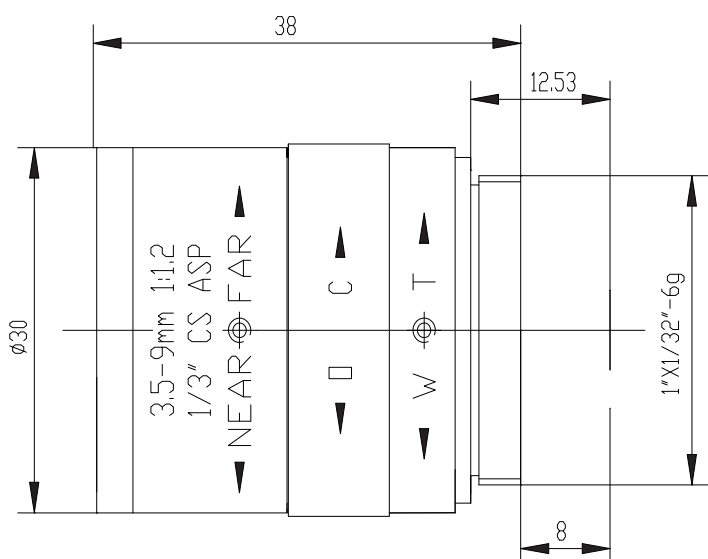

**VARIFOCAL LENS**  
IR CORRECTED  
GGM CC2M3590M

**PRODUCT SPECIFICATION**

<b>DESIGNATION</b>	Manual iris / IR corrected / Varifocal Lens	<b>MOUNT</b>	CS	<b>WEIGHT</b>	54 g
<b>MODEL NO</b>	GGM CC2M3590M	<b>FORMAT (INCH)</b>	1/3"	<b>M.O.D</b>	0.15 m
<b>FOCAL-LENGTH</b>	3.5 - 9 mm	<b>HORIZONTAL FIELD</b>	77° - 30°	<b>OPERATION</b>	Focus (w/lock) Zoom (w/lock) Iris Manual
<b>APERTURE (D/F')</b>	1/1.2	<b>DIMENSION</b>	Diameter 30 x 38 mm		