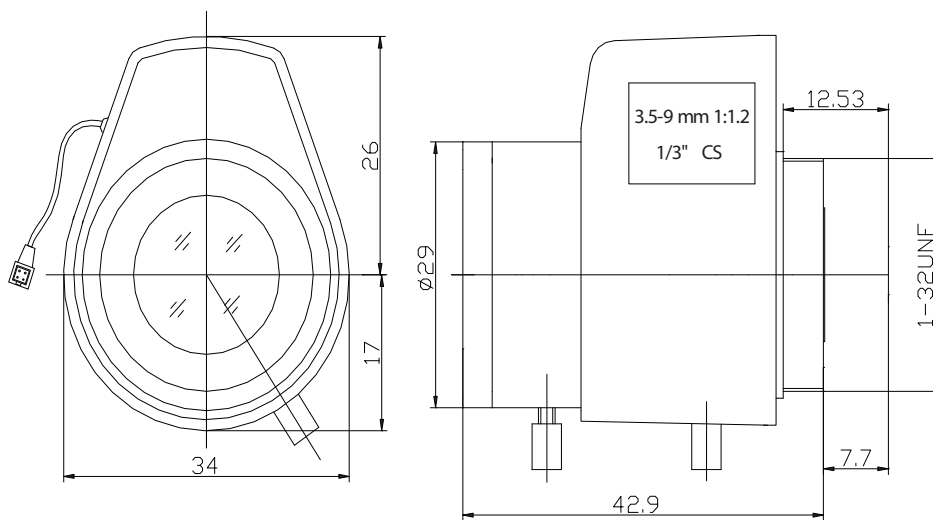

VARIFOCAL LENS
GGM CC2V359D

PRODUCT SPECIFICATION

DESIGNATION	Auto iris / Varifocal Lens	MOUNT	CS	WEIGHT	62 g
MODEL NO	GGM CC2V359D	FORMAT (INCH)	1/3"	M.O.D	0.15 m
FOCAL-LENGTH	3.5 - 9 mm	HORIZONTAL FIELD	77° - 30°	OPERATION	Focus (w/lock) Zoom (w/lock) Iris DC
APERTURE (D/F')	1/1.2	DIMENSION	Diameter 29 x 42.9 x 43 mm		